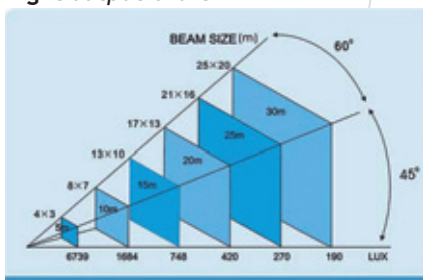

外寸：下記参照

重量：20.1kg

DMX CHANNELS

Channel	DMX value	%	Description
Ch 1	0-63	0-25	Slow speed
Motor speed adjust	64-127	25-50	Medium speed
	128-191	50-75	Medium to high speed
	192-255	75-100	High speed
	Ch 2 Cyan	0-255	0-100
Ch 3 Yellow	0-255	0-100	Yellow from 0 to 100% linear
Ch 4 Magenta	0-255	0-100	Magenta from 0 to 100% linear
Ch 5 Dimmer	0-255	0-100	Shutter from 0 to 100% linear dimming
Ch 6 Auto colour changing	0-25	0-10	White
	26-51	10-20	Cyan
	52-77	20-30	Yellow
	78-103	30-40	Magenta
	104-129	40-50	Blue
	130-155	50-60	Red
	156-181	60-70	Green
	182-207	70-80	Slow colour change sequence
	208-233	80-90	medium speed colour change sequence
	234-255	90-100	Fast colour change sequence

Light output chart

Dimensions